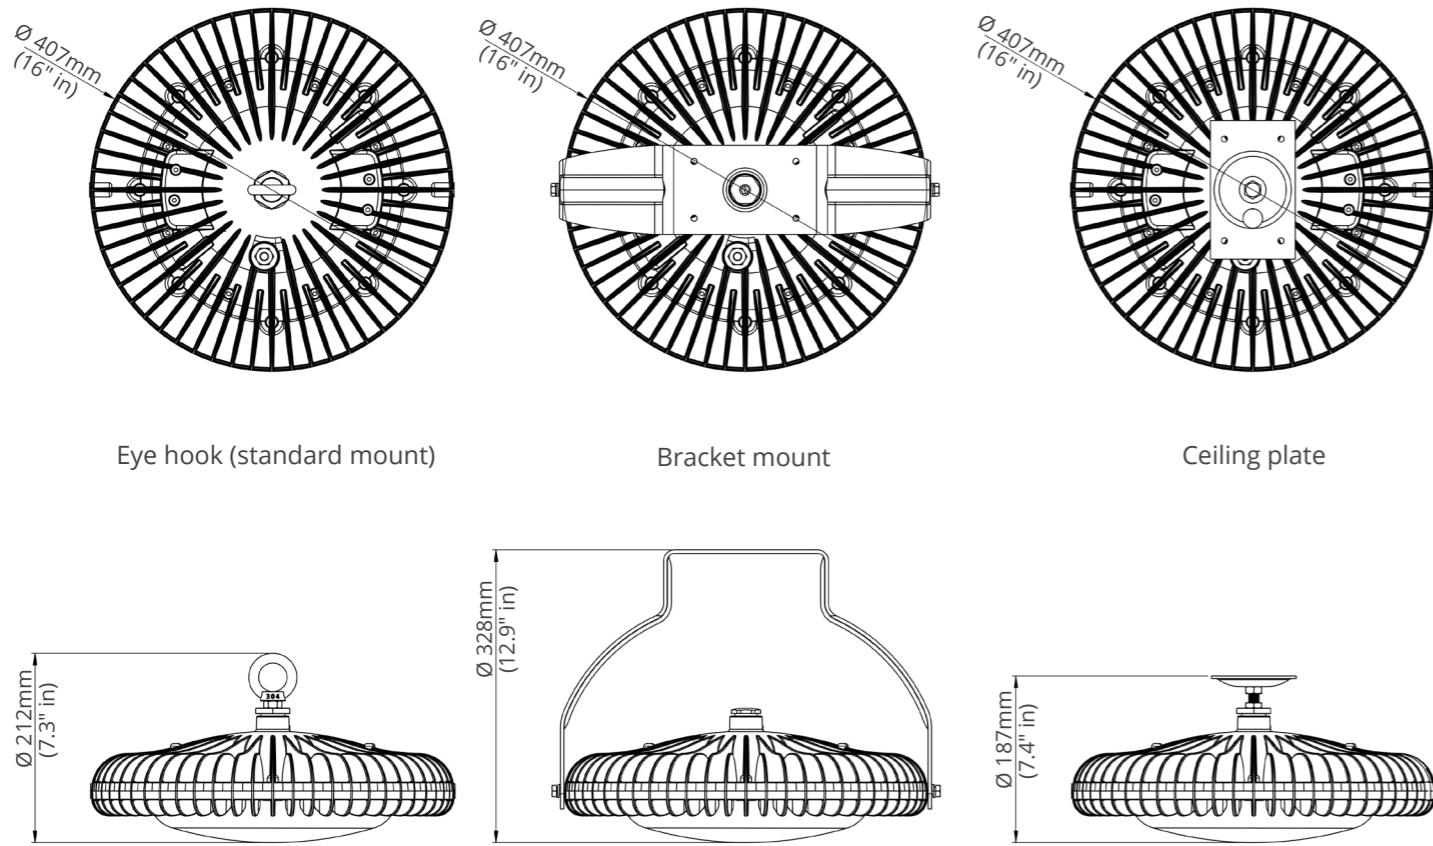

Features

- One for one replacement for >400W metal halide light fittings
- 90W, 125W, 165W & 185W versions available
- Full spectrum colour rendering (improved visual acuity in comparison to metal halide and fluorescent light fittings)
- L70 rated for minimum 100,000hrs at 25°C
- LM6 marine grade aluminium / powder coated
- Certified to all applicable AS/NZ, European and USA standards
- Instant on / off
- IP66 rated
- IPART and VEET approved
- Intelligent control & sensor options available
- Flicker free

Electrical Specifications

- **Operating voltage:** 90-277VAC, 47-63Hz
- **Power factor:** $\lambda > 0.90$
- **Operating Temperature:** -40 °C to 45 °C

Mechanical Information

- **Weight:** 7.5kg
- **Mounting:** Eye, bracket, ceiling plate, ezystrut
- **Cabling:** 3m PVC cable + 3 pin plug (std)
- **Housing:** Marine grade powder coated "copper free" aluminium
- **Lens:** Clear or diffused acrylic, polycarbonate

DIMENSIONS - ALL Highbay Models

MOUNTING OPTIONS - ALL Highbay Models

	Eye mount (standard mount) 316 marine grade stainless steel eye mount
	Bracket mount (full 360° rotation) Powder coated aluminium bracket
	Ceiling plate
	Clear acrylic lens, diffuse acrylic lens, polycarbonate lens
	Ezystrut mount