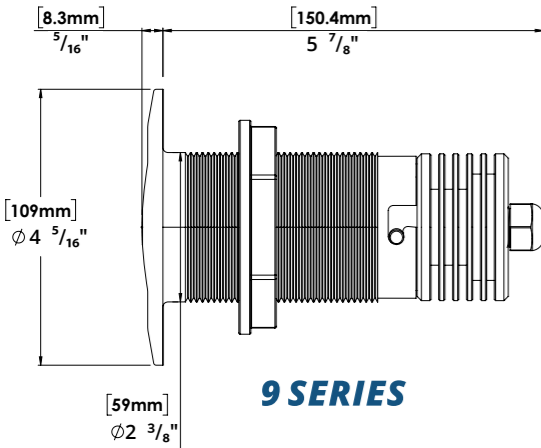

Pictured: Maritimo X60

TECHNICAL SPECIFICATIONS

- 9 Series available in Blue or white
- 24 Series available in Blue or White or RGB Color Change
- Bluetooth phone based control (Android / Iphone)
- Casambi user interface app (free)
- Create and store unique lighting scenes
- Dimming available on all models
- Strobing available on 9 or 24 Blue and White
- Upgrade available from previous generations
- Our brightest underwater lights to date
- 10 year housing warranty
- 3 year internal warranty
- Corrosion proof polymer housing
- Internally serviceable and upgradeable without haul-out
- No bonding to electrical system
- External ignition protection