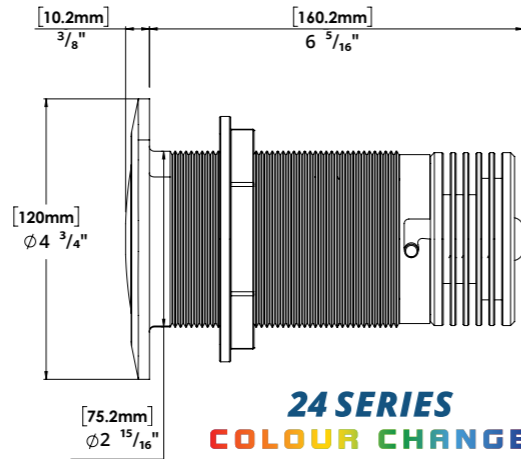

GEN 5

PREMIUM

UNDERWATER LIGHTS

Thru-Hull *SERIES*

Aqualuma's GEN 5 Thru-Hull range of LED lights is suitable for all craft from tinnies through to luxury motor yachts. The range is also ideal for any type of hull construction, including aluminium, steel, wood and fibreglass.

9 SERIES

24 SERIES

Pictured: Maritimo X60

TECHNICAL SPECIFICATIONS

- 9 Series available in Blue or white
- 24 Series available in Blue or White or RGB Color Change
- Bluetooth phone based control (Android / Iphone)
- Casambi user interface app (free)
- Create and store unique lighting scenes
- Dimming available on all models
- Strobing available on 9 or 24 Blue and White
- Upgrade available from previous generations
- Our brightest underwater lights to date
- 10 year housing warranty
- 3 year internal warranty
- Corrosion proof polymer housing
- Internally serviceable and upgradeable without haul-out
- No bonding to electrical system
- External ignition protection